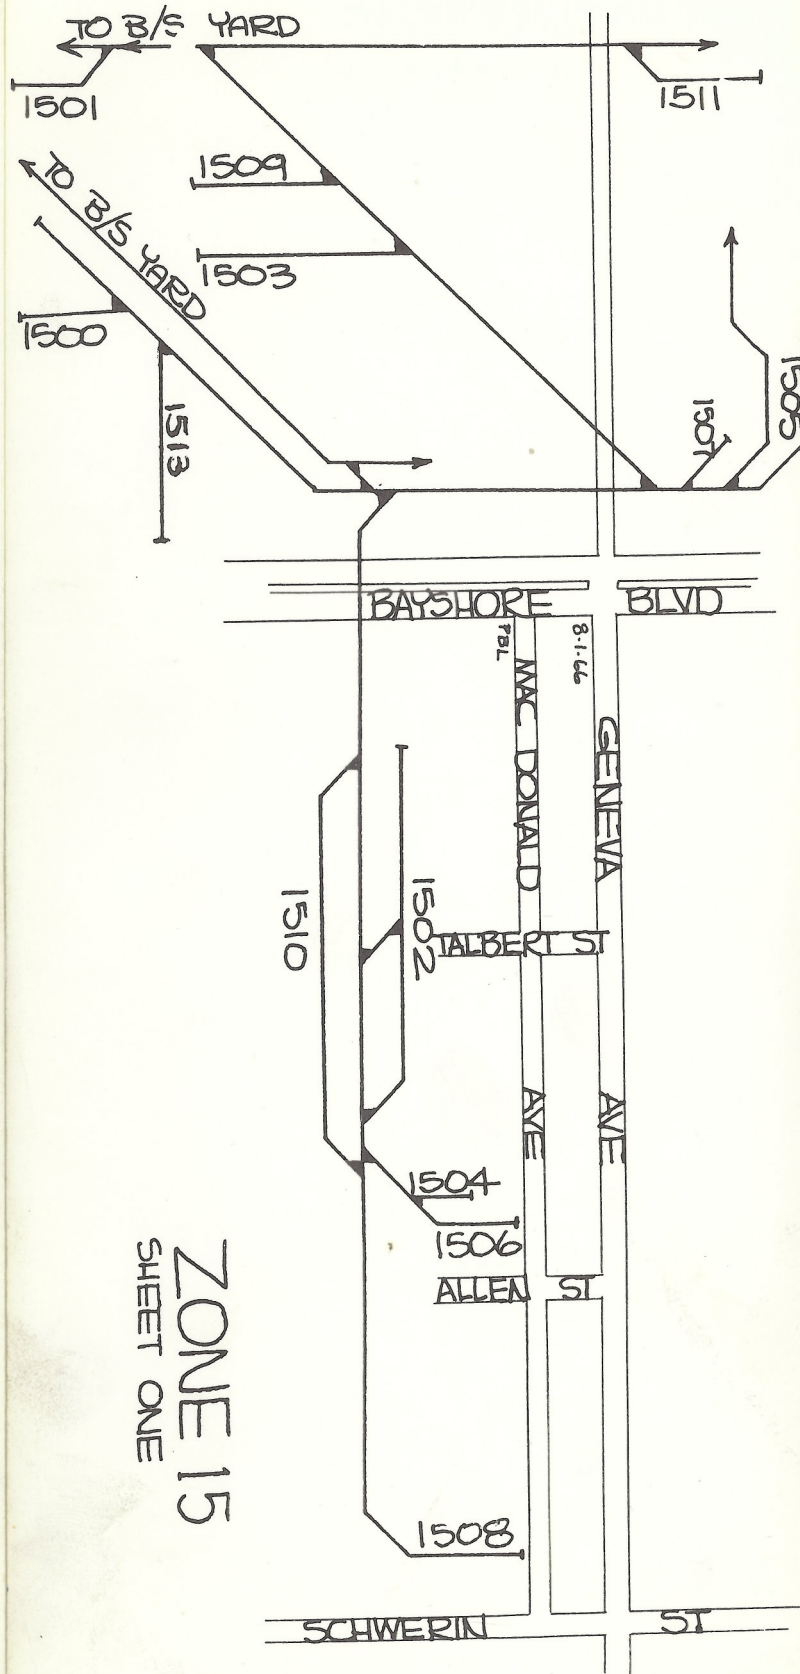

ZONE 15

<u>TRACK</u>	<u>INDUSTRY SERVED</u>	<u>SPOTS</u>
1500	Team	
1501	Schlage Lock Co.	2, 3
1502	Crown Cork & Seal (spots numbered from bumper end of trk.)	1 thru 5
1503	Schlage Lock	1
1504	Kennedy Valve Mfg. Co. Baldwin Ehret & Hill	2 3
1505	Bennett Industries	7 Ramp
1506	Sandstrom Co. The Finm Industries	4 7, 8
1507	Lazzari Fuel Co.	1
1508	Equitable Cash Groc.	7 thru 22
1509	E & M Supply	7, 8
1511	Major Drywall	6
1513	Schlage Lock	1, inside building 40' cars only

ZONE 15
SHEET ONE